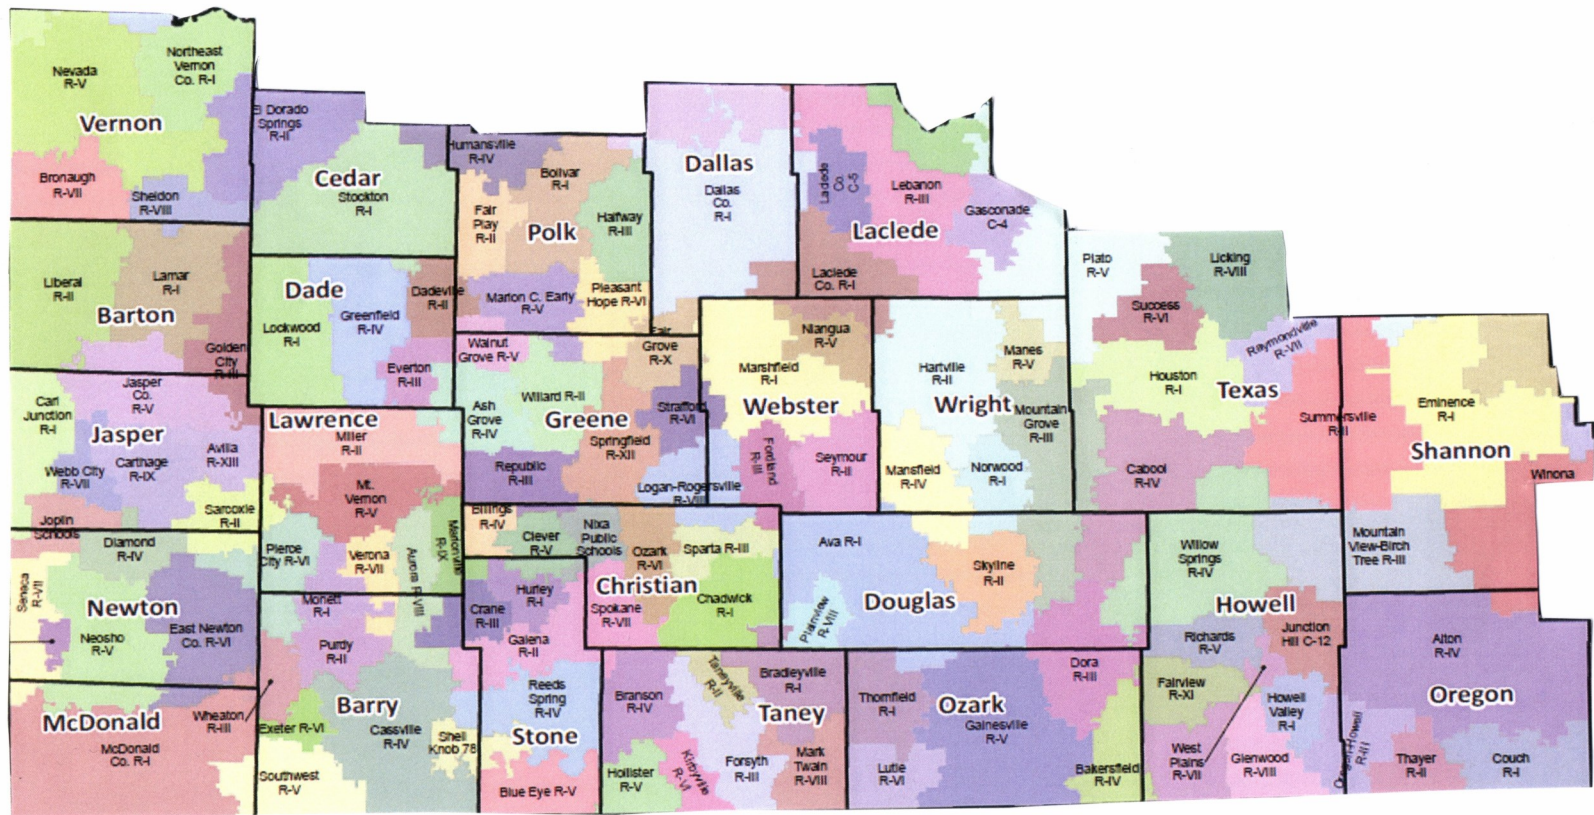

24 County Area Map

24 County Area Map and School Districts

Barry

Cassville
Exeter
Monett
Purdy
Shell Knob
Southwest
Wheaton

Barton

Golden City
Lamar
Liberal

Christian

Billings
Chadwick
Clever
Nixa
Ozark
Sparta
Spokane

Greene

Ash Grove
Fair Grove
Logan-Rogersville
Republic
Springfield
Strafford
Walnut Grove
Willard

Howell

Fairview
Glenwood
Howell Valley
Junction Hill
Mt. View-Birch Tree
Richards
West Plains

Jasper

Avilla
Carl Junction
Carthage
Jasper Co.
Joplin
Sarcoxie
Webb City

Lawrence

Aurora
Marionville
Miller
Mt. Vernon
Pierce City
Verona

McDonald

McDonald Co.

Newton

Diamond
East Newton
Neosho
Seneca
Westview

Oregon

Alton
Couch
Oregon-Howell
Thayer

Vernon

Bronaugh
Nevada
Northwest Vernon
Sheldon

Webster

Fordland
Marshfield
Niangua
Seymour

Wright

Hartville
Manes
Mansfield
Mountain Grove
Norwood